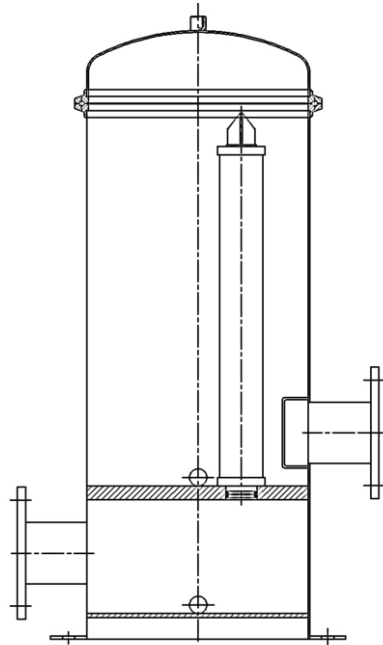

Leistung M1 Series Multi-Round Single Open End Type Cartridge Filter Housing