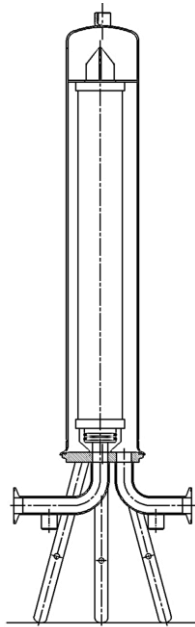

Single Open Ended Cartridge Filter Housing

- Aseptic style housing seal provides enhanced drainability and a crevice free connection between the housing head and bowl
- Mirror-polished head and elbows and mirror-polished bowl ensures optimal cleanability in critical areas while maintaining cost effectiveness
- Operator friendly V-band clamp housing closure simplifies handling
- Low pressure drop

Leistung's SOE cartridge filter housings are ideally suited for various industries. Filter housing is constructed of shell, tubesheet, positive sealing arrangement for cartridge and choice of end connections.

Compression seal fitting is provided to ensure complete isolation of filtered media.

Contaminated fluid enters the housing and is distributed evenly around the filter cartridges. Filtration takes place from outside to inside. Solids are collected on the outside of filter cartridge and clear filtrate collected at outlet.

Leistung's Single Open End Type Cartridge Filter Housings are available in single round and multi round options.

Technical Data

Technical Data	
No. of Cartridges	Up to 150, more on request
Cartridge Length	10", 20", 30", 40"
Flow Rate	Up to 600 m ³ /hr , more on request
Cartridge Fitment	Plug – in
Design Code	Good Engineering Practice, ASME section VIII Division 1
MOC	CS, SS – 304, 304L, 316, 316L, Duplex 2205
Pressure Rating	1 – 15 bar
Temperature	-25°C to +65°C, more on request
Connection Size	¾" – 14"
Connections	Flange, V-Band (Hygienic) Clamp, Socket
Vessel Closure	V-Band Clamped, Rathmann Styled Clamped, Bolted
Sealing	EPDM, Silicon
Lifting Device	Davit Arm, Lifting Lug, Lifting Handle
Vessel Support	Legs, Skirt
Surface Finish	Matt Finish, Mirror Finish
Optional Finish	Electro Polish, Rubber / FRP lining
Customized Design	Available in customized design to accommodate specific requirements
Accessories (Optional)	Pressure Gauge, Vent Valve, Drain Valve, D.P. Gauge