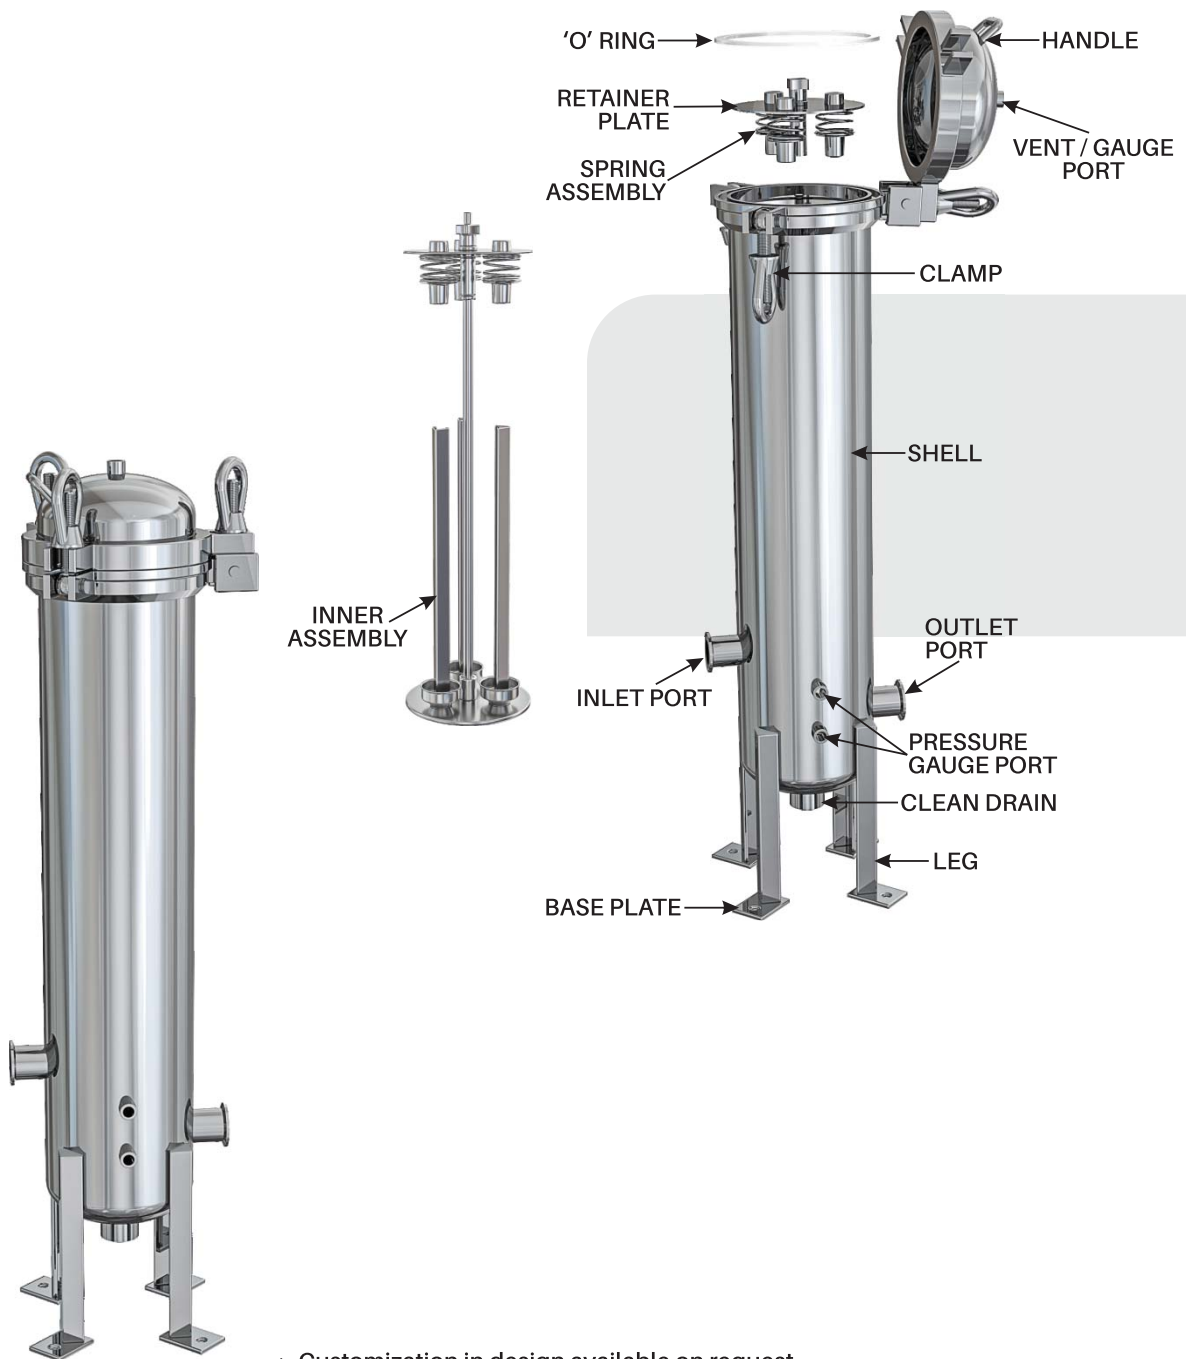

# Dual (DOE/SOE) Type Cartridge Filter Housing (IDS Series)

## (DOE Cartridge Arrangement View)

\* Customization in design available on request.

# IDS Series

(Code-222/SOE Cartridge Arrangement View)